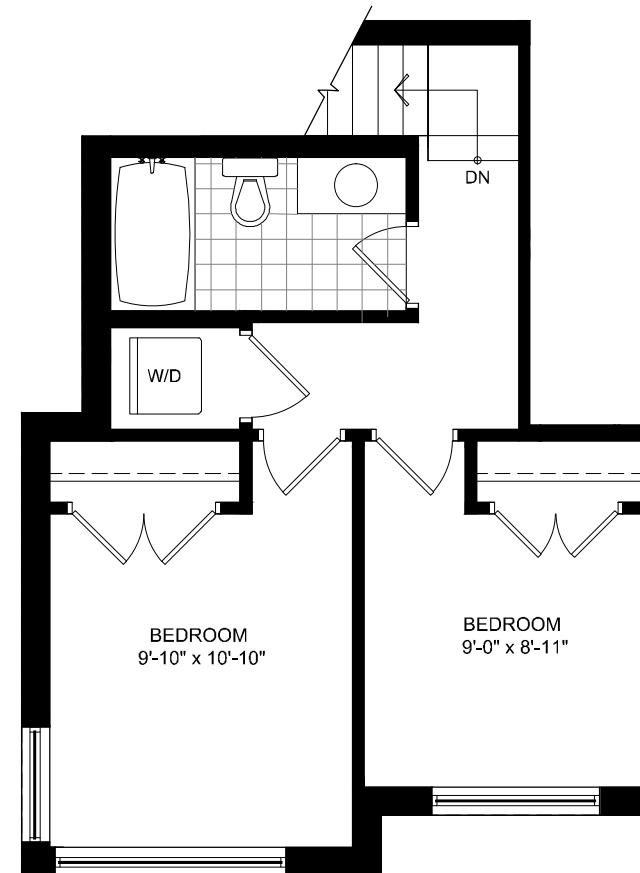

THC-1L
815 SQ. FT.
2 BEDROOMS 1 BATH

MAIN LEVEL

SECOND LEVEL