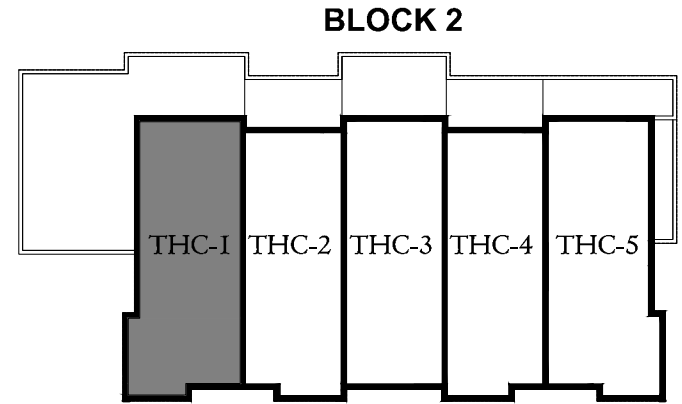

THC-1L
815 SQ. FT.
2 BEDROOMS 1 BATH

MAIN LEVEL

SECOND LEVEL